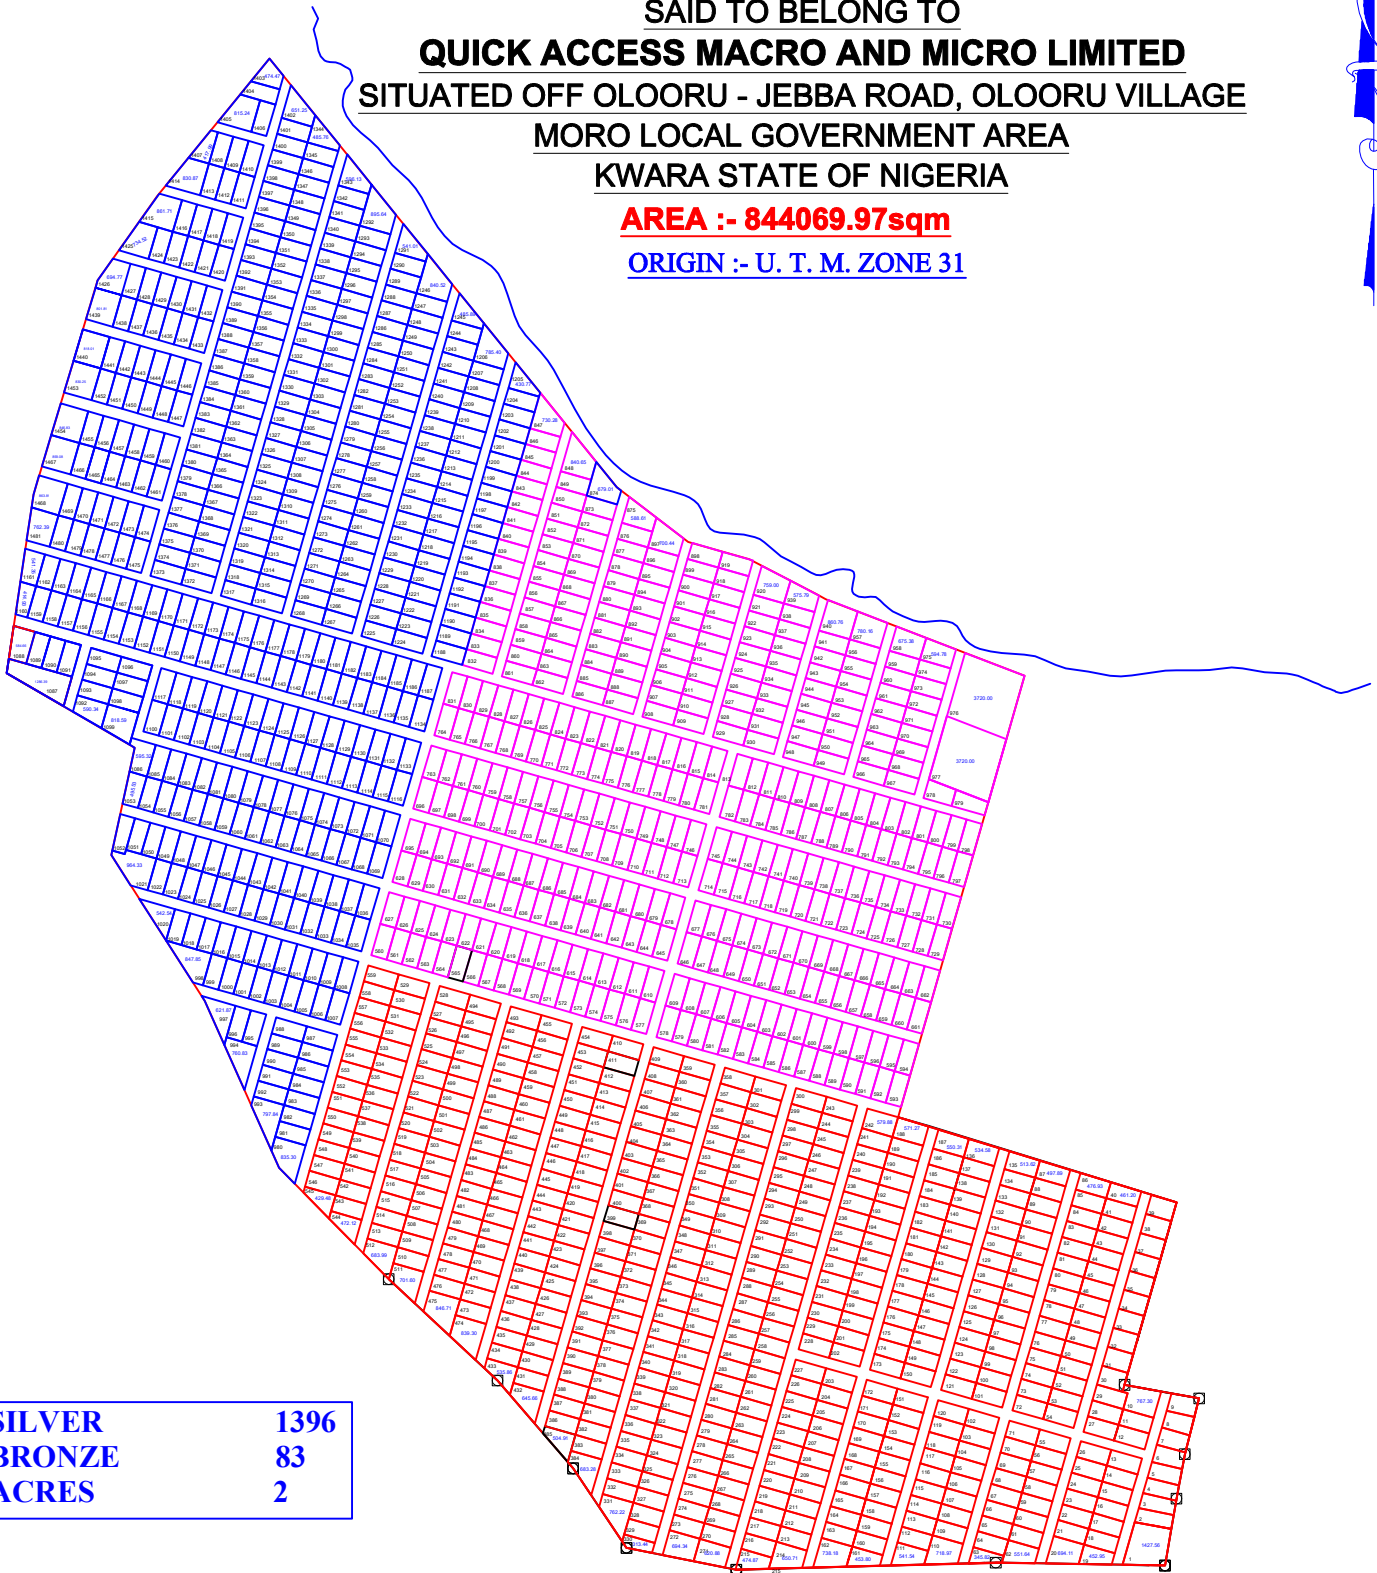

30 0 30 60 90 120 150 METERS

SCALE :- 1 : 1,500

**SITE-PLAN SHEWING LANDED PROPERTY  
SAID TO BELONG TO  
QUICK ACCESS MACRO AND MICRO LIMITED  
SITUATED OFF OLOORU - JEBBA ROAD, OLOORU VILLAGE  
MORO LOCAL GOVERNMENT AREA  
KWARA STATE OF NIGERIA**

**AREA :- 844069.97sqm**

**ORIGIN :- U. T. M. ZONE 31**

SILVER	1396
BRONZE	83
ACRES	2

**U.T.M Coordinate of CP 01  
(ZONE 31 MINNA)  
957753.050 mN ;673999.320 mE**